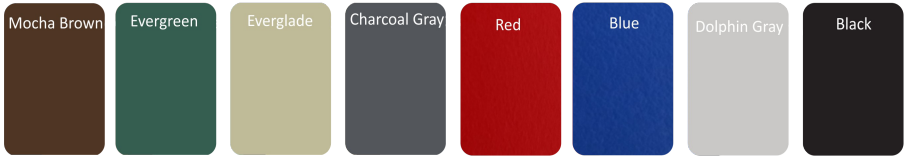

The **Alpha Series** is the original line of powder coated aluminum, all welded, outdoor grill carts by Wellspring. The finish is designed to last in all weather environments and can be cleaned up with mild soap and a soft cloth. Counter tops are the same material but, like all counter tops, require the use of hot plates or heat resistant protective mats. Marine grade Polyethylene doors are extremely durable and sturdy, providing weatherproof protection and security for various grilling equipment.

The frame and top are all fully welded and extremely solid. Combined with the 4" casters, it can be easily moved on a variety of outdoor surfaces. Once positioned, the 2 way locking casters also provide a stable and stationary work station.

Additional Accessories
Vinyl Grill Cover
Silicone Fiberglass Mat
Leg Kit

**DOOR
COLOR
OPTIONS**